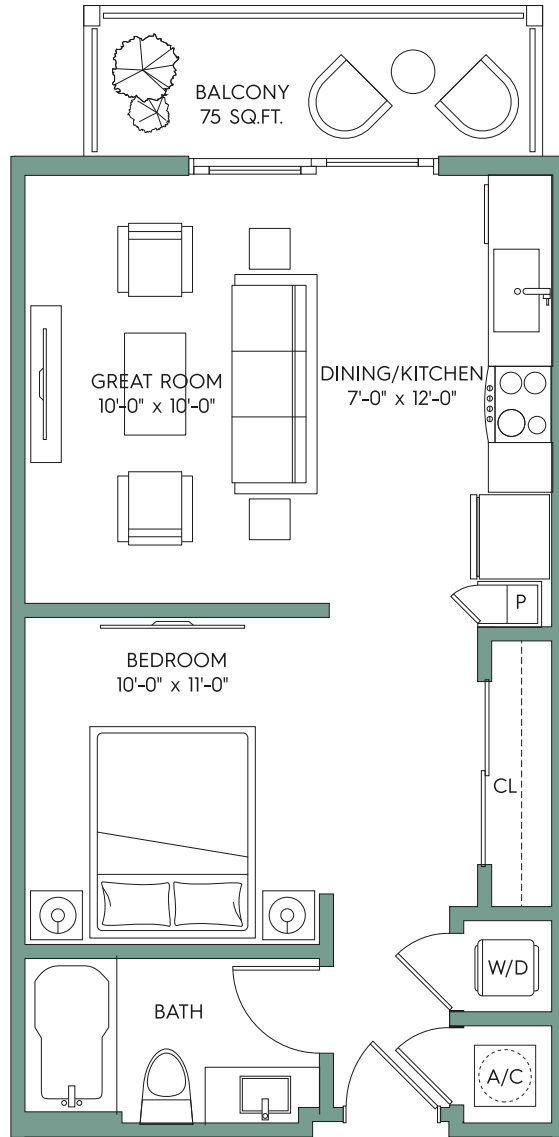

**VERO**  
STUDIO / 1 BATH

T O W N  
WESTSHORE  
RENTAL INSPIRATION

Interior	576 sf
Balcony	75 sf
<b>TOTAL</b>	<b>651 sf</b>

**LEASING OFFICE** - 5001 Bridge Street, Tampa FL 33611  
Call **813-800-8696** or visit [TownWestshore.com](http://TownWestshore.com)