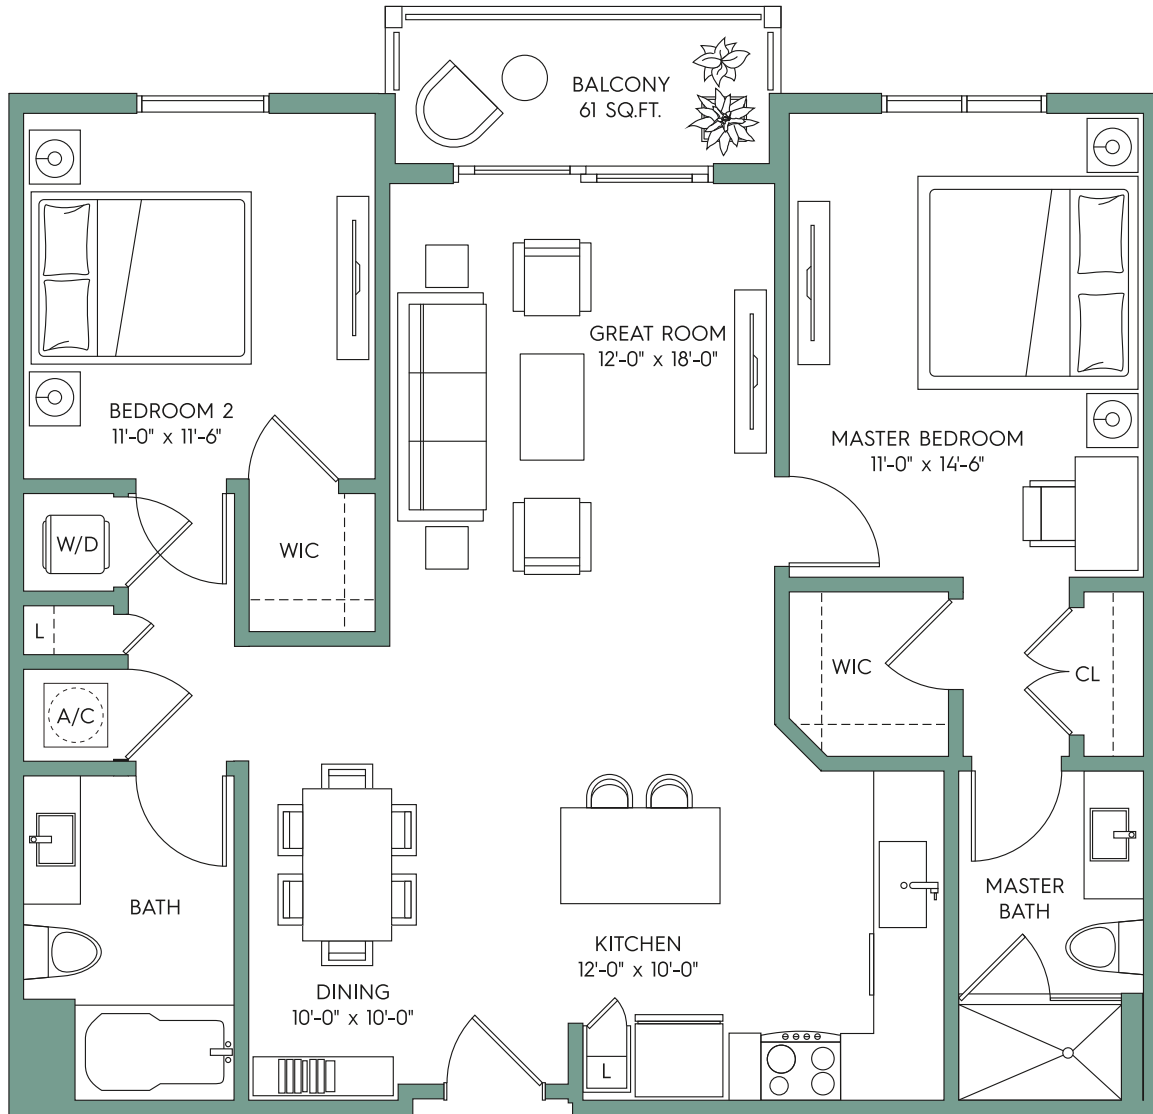

SEASIDE

2 BEDROOM / 2 BATH

TOWN

WESTSHORE

RENTAL INSPIRATION

Interior	1,126 sf
Balcony	61 sf
TOTAL	1,187 sf

LEASING OFFICE - 5001 Bridge Street, Tampa FL 33611
 Call **813-800-8696** or visit TownWestshore.com