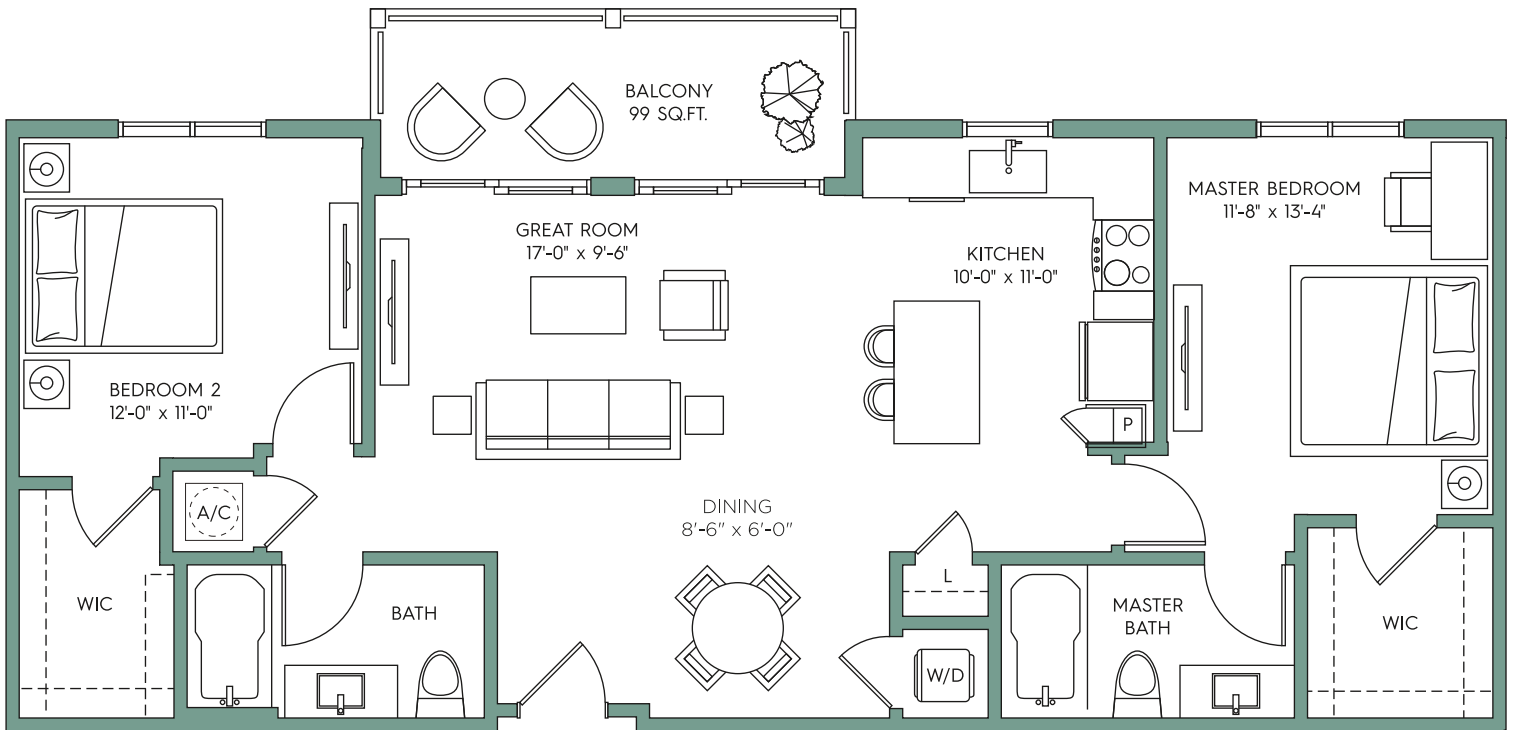

SARASOTA

2 BEDROOM / 2 BATH

TOWN

WESTSHORE

RENTAL INSPIRATION

Interior	1,087 sf
Balcony	99 sf
TOTAL	1,186 sf

LEASING OFFICE - 5001 Bridge Street, Tampa FL 33611
Call **813-800-8696** or visit TownWestshore.com