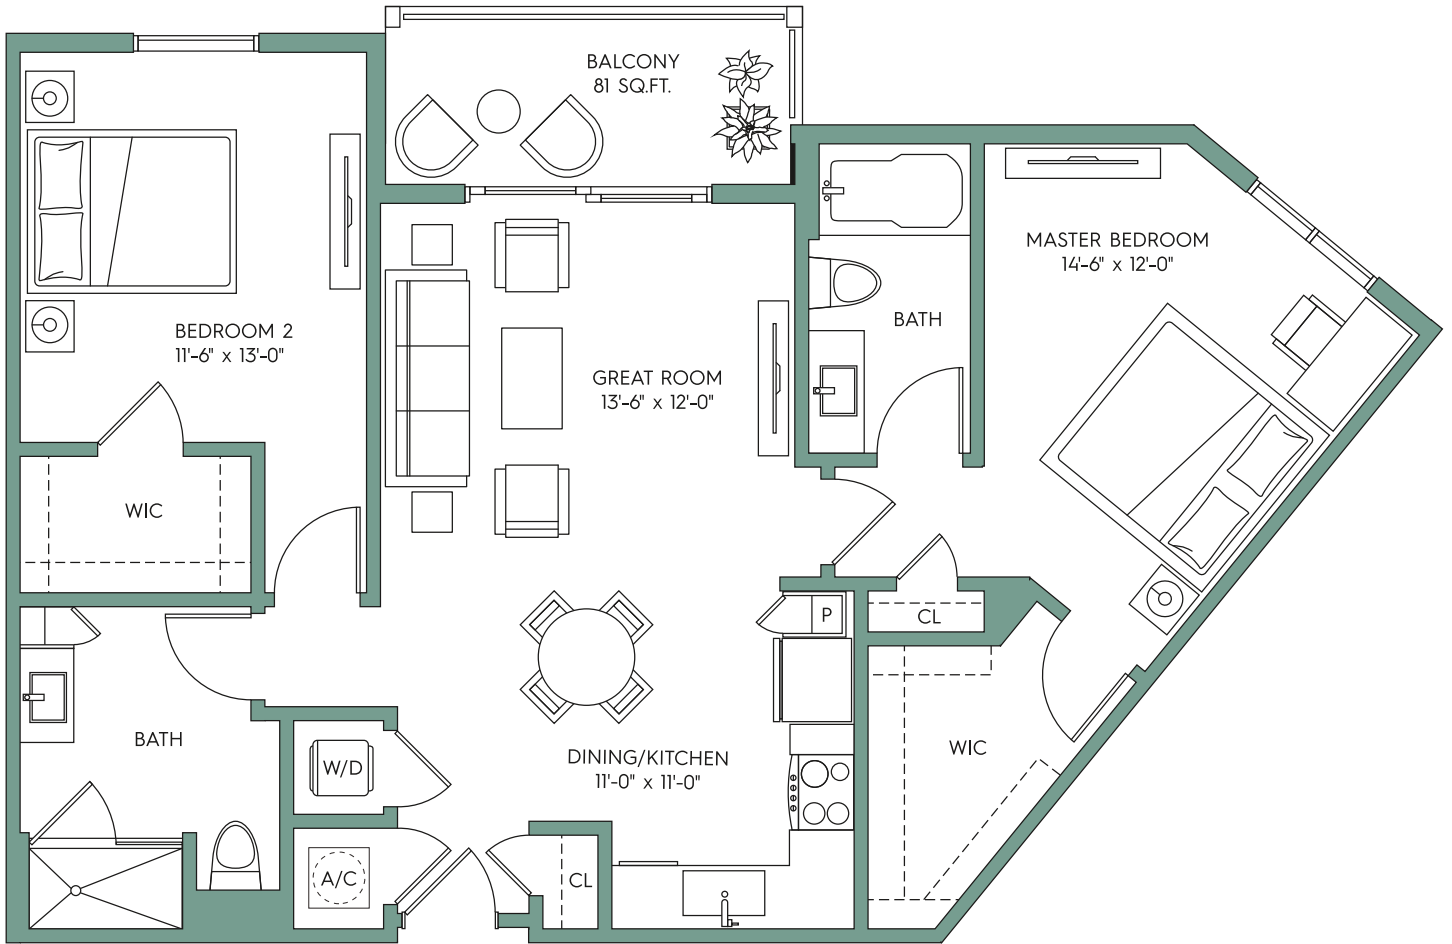

# SANIBEL

2 BEDROOM / 2 BATH

# TOWN

WESTSHORE

RENTAL INSPIRATION

Interior	1,097 sf
Balcony	81 sf
<b>TOTAL</b>	<b>1,178 sf</b>

LEASING OFFICE - 5001 Bridge Street, Tampa FL 33611  
 Call **813-800-8696** or visit [TownWestshore.com](http://TownWestshore.com)