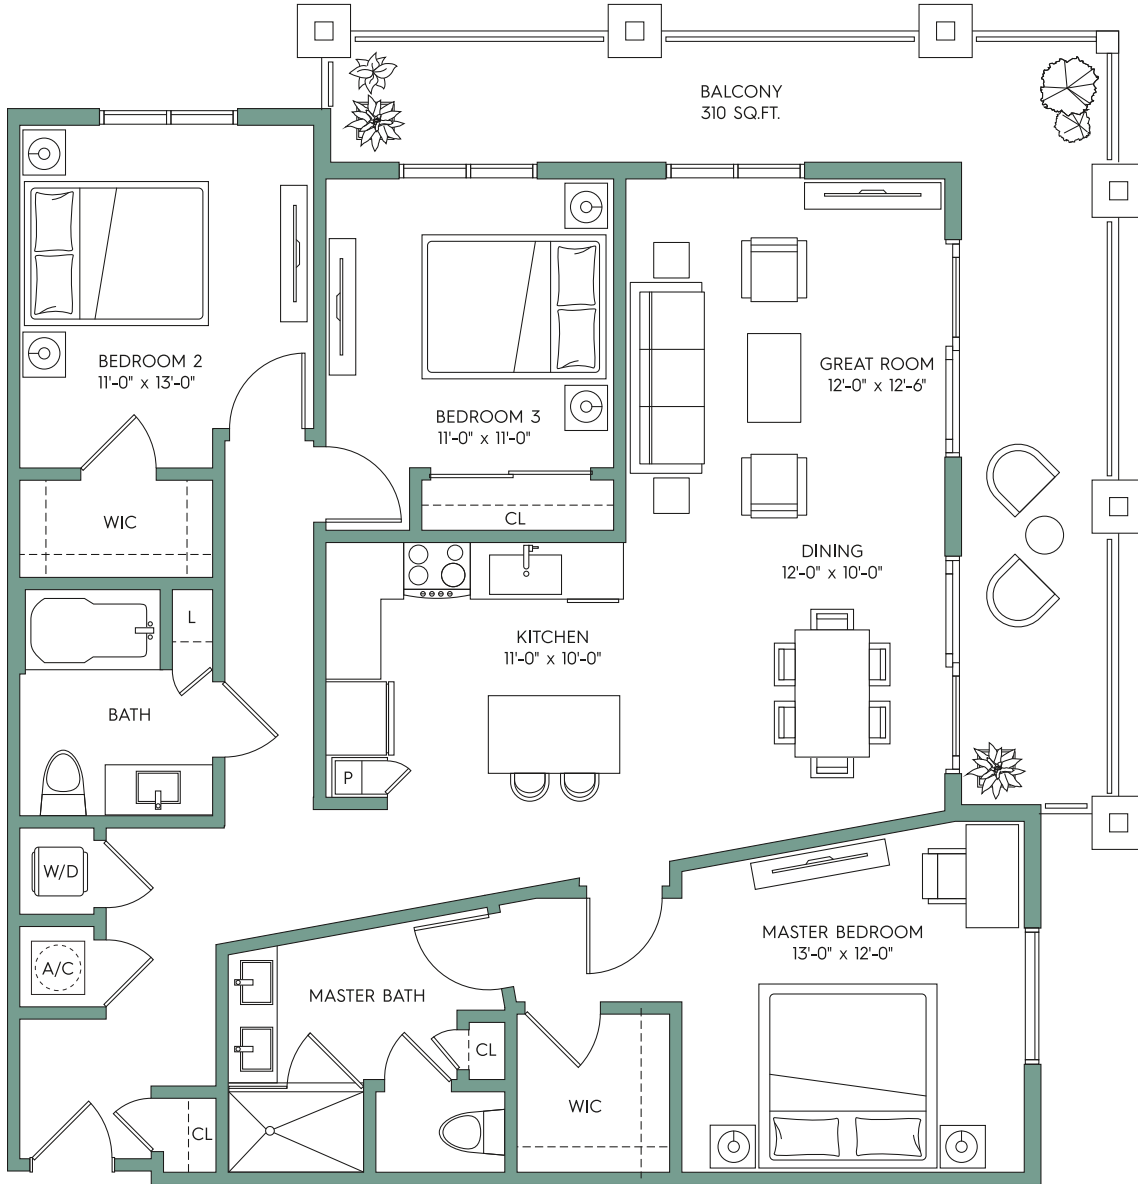

NAPLES

3 BEDROOM / 2 BATH

TOWN

WESTSHORE

RENTAL INSPIRATION

Interior	1,435 sf
Balcony	310 sf
TOTAL	1,745 sf

LEASING OFFICE - 5001 Bridge Street, Tampa FL 33611
Call **813-800-8696** or visit TownWestshore.com