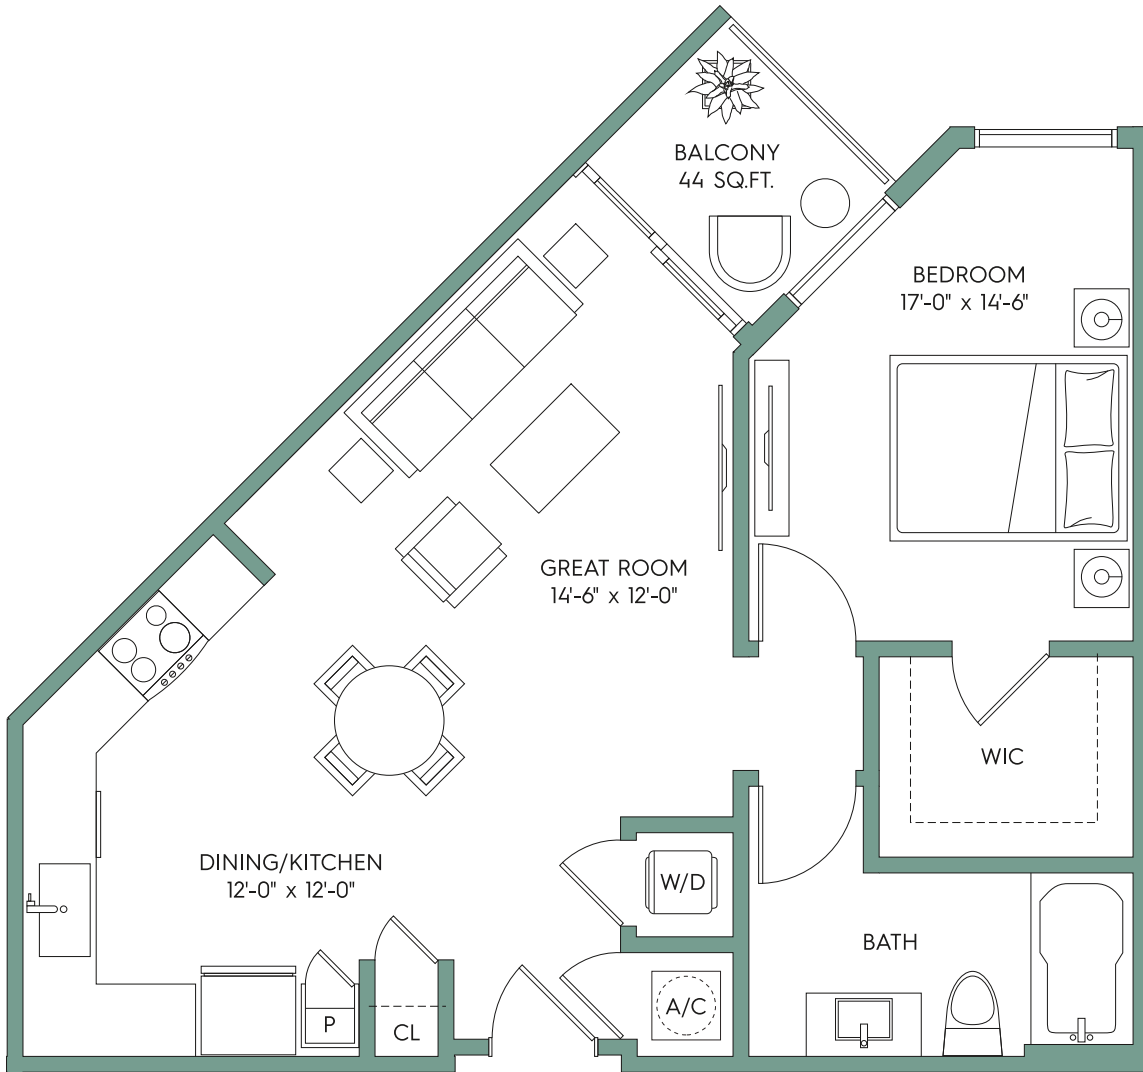

MARCO

1 BEDROOM / 1 BATH

T O W N

WESTSHORE

RENTAL INSPIRATION

| | |
|--------------|---------------|
| Interior | 731 sf |
| Balcony | 44 sf |
| TOTAL | 775 sf |

LEASING OFFICE - 5001 Bridge Street, Tampa FL 33611
Call **813-800-8696** or visit TownWestshore.com