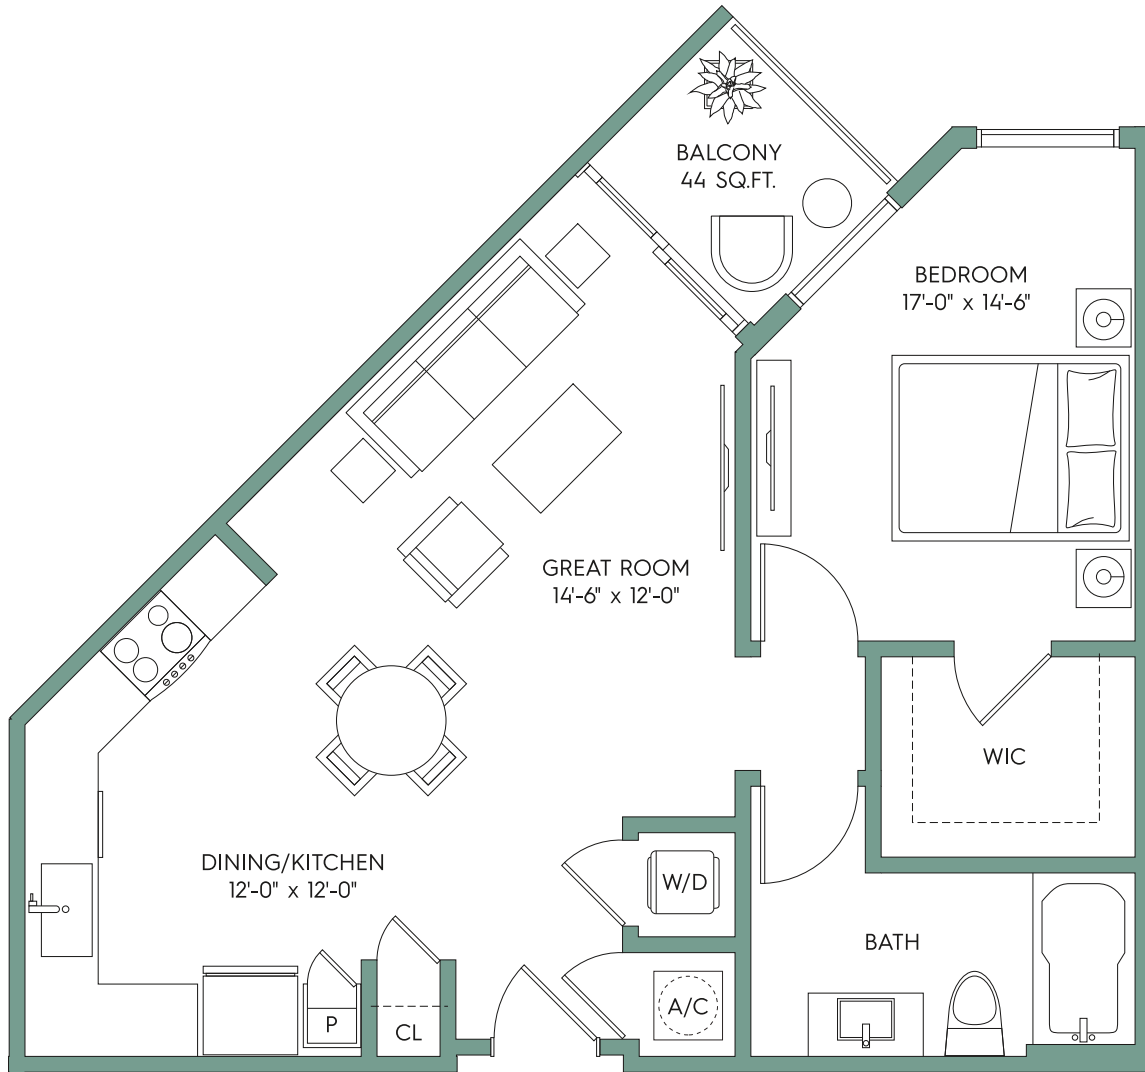

MARCO

1 BEDROOM / 1 BATH

T O W N

WESTSHORE

RENTAL INSPIRATION

Interior	731 sf
Balcony	44 sf
TOTAL	775 sf

LEASING OFFICE - 5001 Bridge Street, Tampa FL 33611

Call **813-800-8696** or visit TownWestshore.com

Developed by RD Newport, LLC a licensee of The Related Group.

The developer is RD Newport LLC, which has a license to use the name and trademarks of The Related Group by license. The renderings, including floor plans, are intended to illustrate unit options and layouts in general and are not a representations of unit sizes and dimensions specifically.