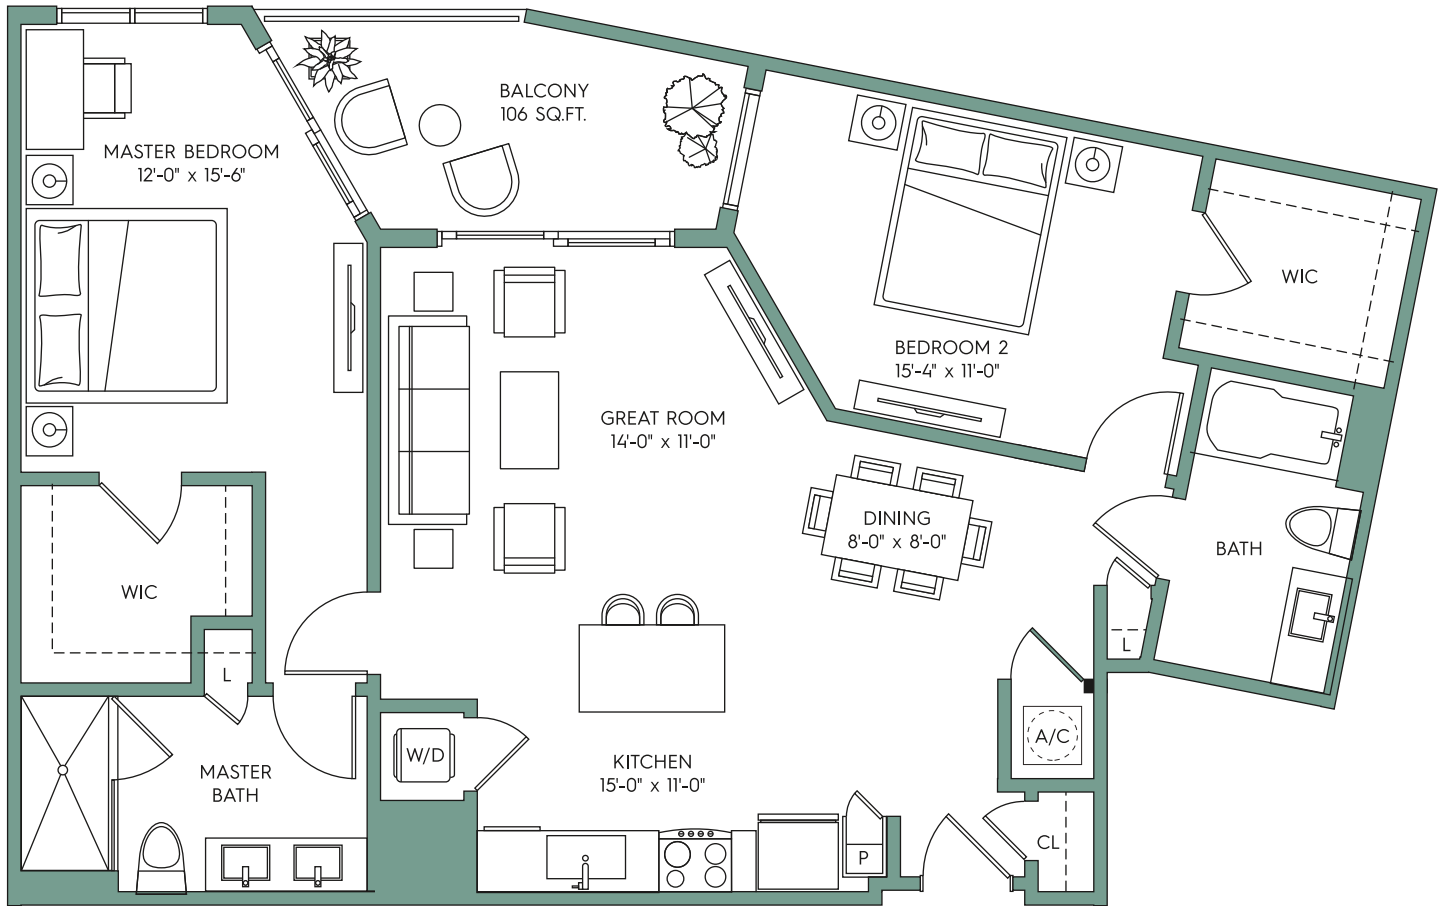

CLEARWATER

2 BEDROOM / 2 BATH

TOWN

WESTSHORE

RENTAL INSPIRATION

Interior	1,196 sf
Balcony	106 sf
TOTAL	1,302 sf

LEASING OFFICE - 5001 Bridge Street, Tampa FL 33611
Call **813-800-8696** or visit TownWestshore.com