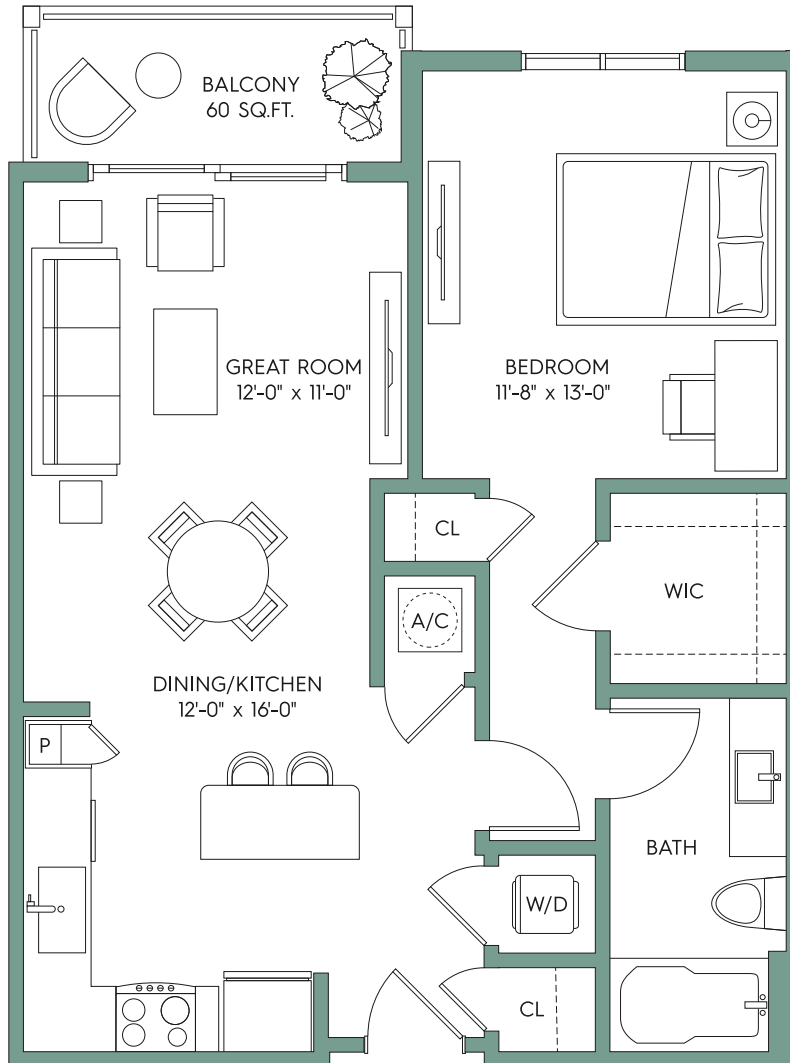

# CAPTIVA

1 BEDROOM / 1 BATH

# TOWN

WESTSHORE

RENTAL INSPIRATION

|              |               |
|--------------|---------------|
| Interior     | 756 sf        |
| Balcony      | 60 sf         |
| <b>TOTAL</b> | <b>816 sf</b> |

LEASING OFFICE - 5001 Bridge Street, Tampa FL 33611  
Call **813-800-8696** or visit [TownWestshore.com](http://TownWestshore.com)