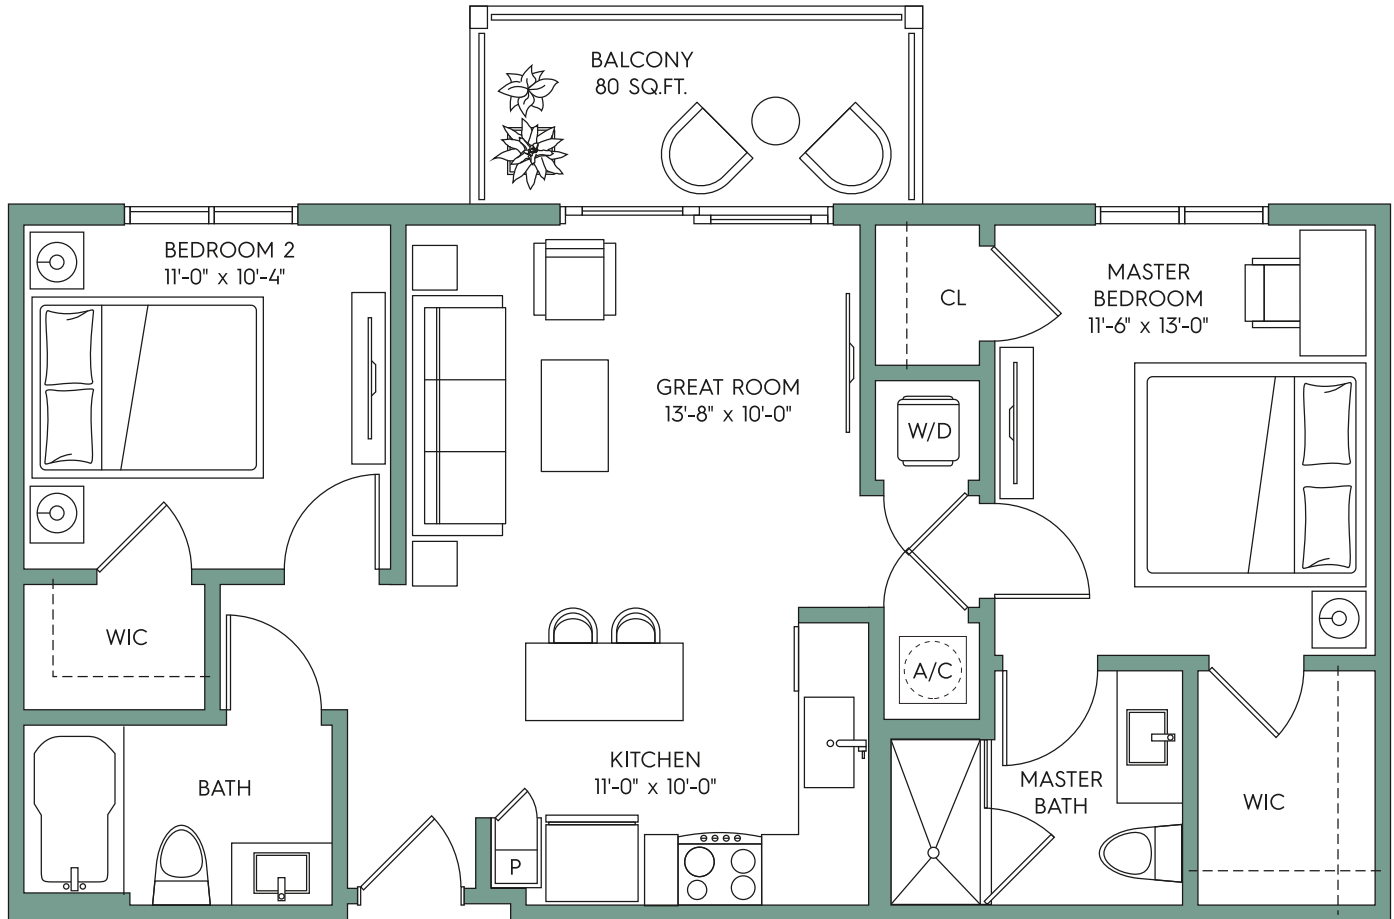

BONITA

2 BEDROOM / 2 BATH

TOWN

WESTSHORE

RENTAL INSPIRATION

Interior	878 sf
Balcony	80 sf
TOTAL	958 sf

LEASING OFFICE - 5001 Bridge Street, Tampa FL 33611
Call **813-800-8696** or visit TownWestshore.com

Developed by RD Newport, LLC a licensee of The Related Group.