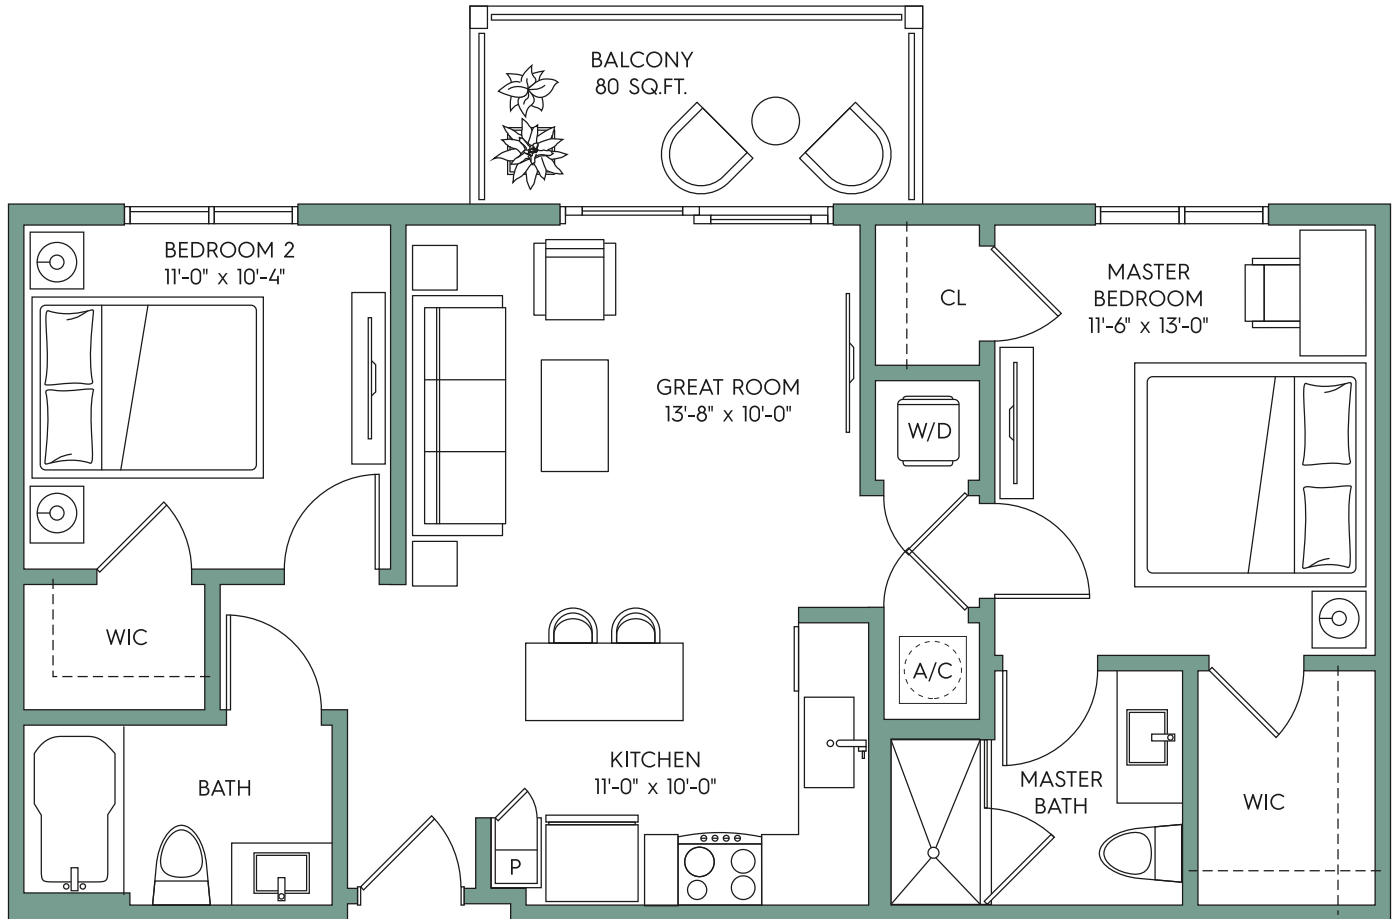

BONITA

2 BEDROOM / 2 BATH

TOWN

WESTSHORE

RENTAL INSPIRATION

Interior	878 sf
Balcony	80 sf
TOTAL	958 sf

LEASING OFFICE - 5001 Bridge Street, Tampa FL 33611

Call **813-800-8696** or visit TownWestshore.com

Developed by RD Newport, LLC a licensee of The Related Group.

The developer is RD Newport LLC, which has a license to use the name and trademarks of The Related Group by license. The renderings, including floor plans, are intended to illustrate unit options and layouts in general and are not a representations of unit sizes and dimensions specifically.