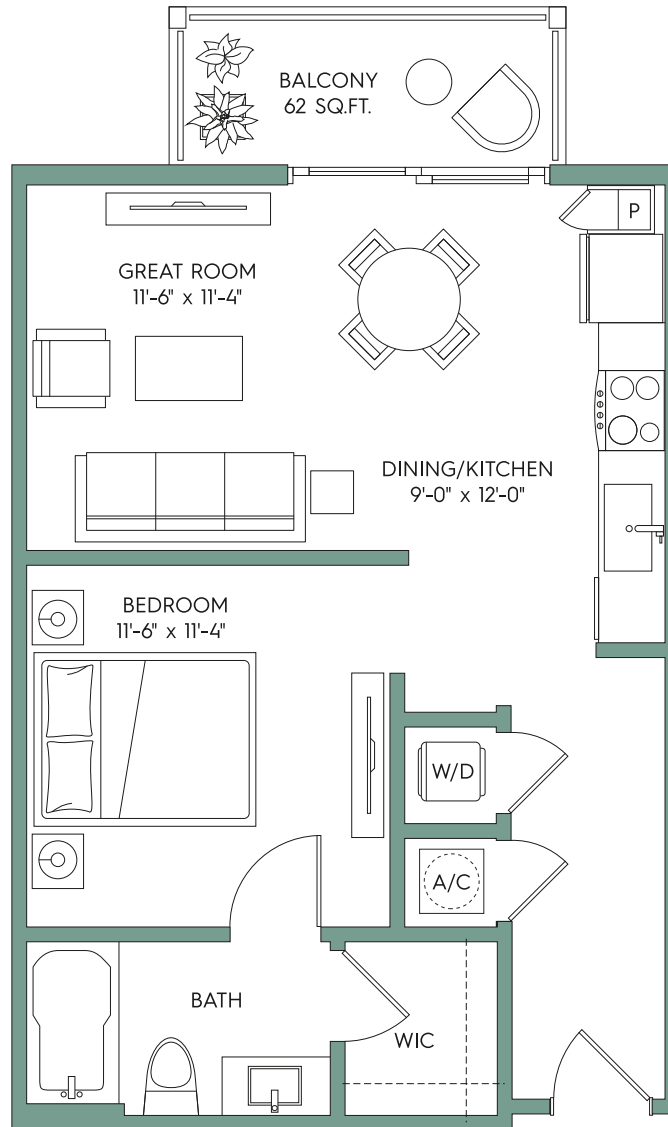

Interior	625 sf
Balcony	62 sf
TOTAL	687 sf

LEASING OFFICE - 5001 Bridge Street, Tampa FL 33611
Call **813-800-8696** or visit TownWestshore.com