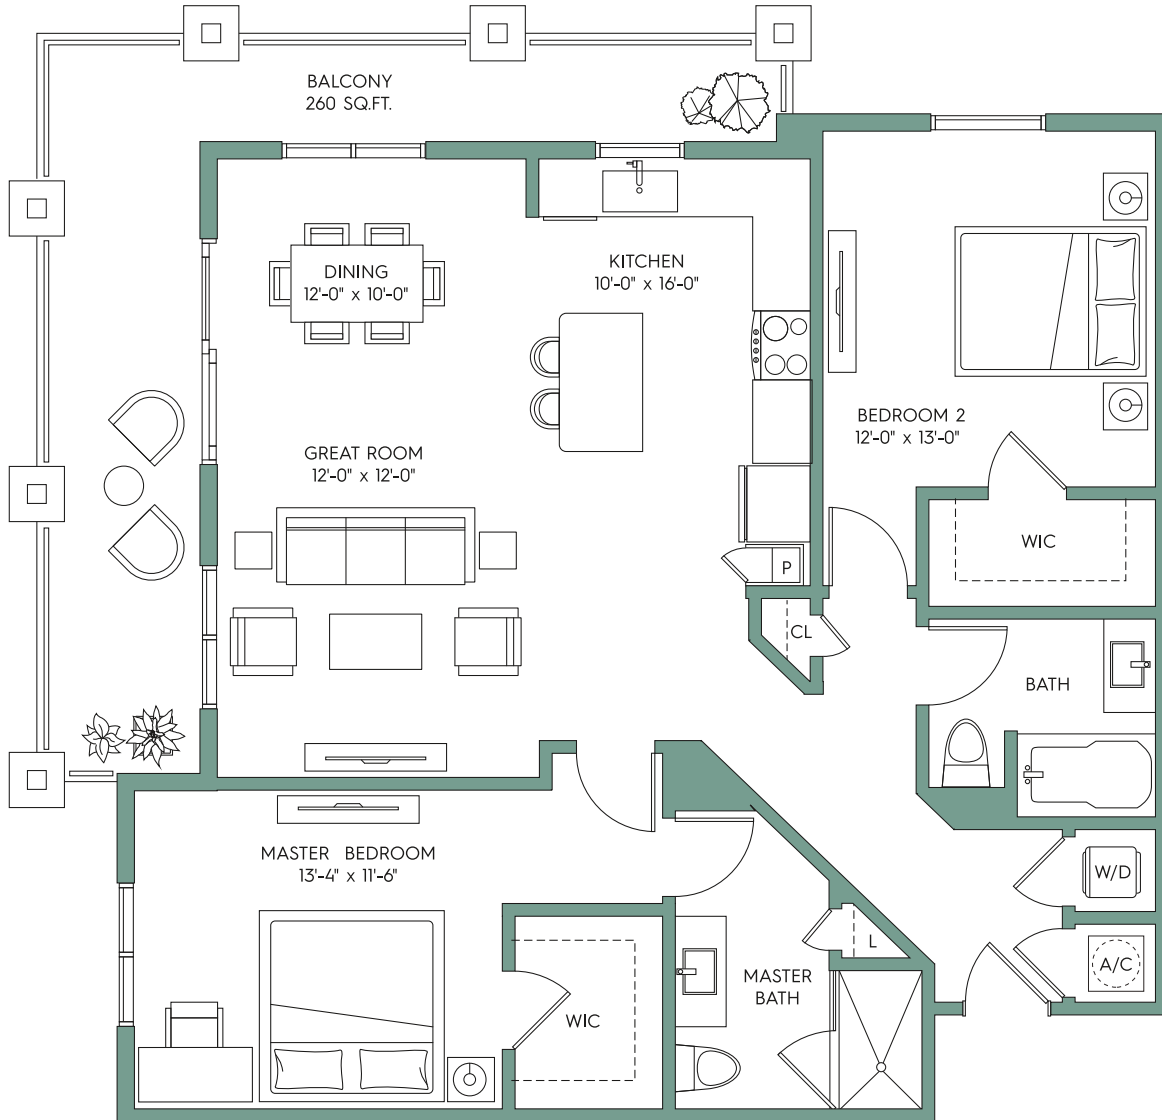

AMELIA

2 BEDROOM / 2 BATH

TOWN

WESTSHORE

RENTAL INSPIRATION

Interior	1,250 sf
Balcony	260 sf
TOTAL	1,510 sf

LEASING OFFICE - 5001 Bridge Street, Tampa FL 33611
Call **813-800-8696** or visit TownWestshore.com