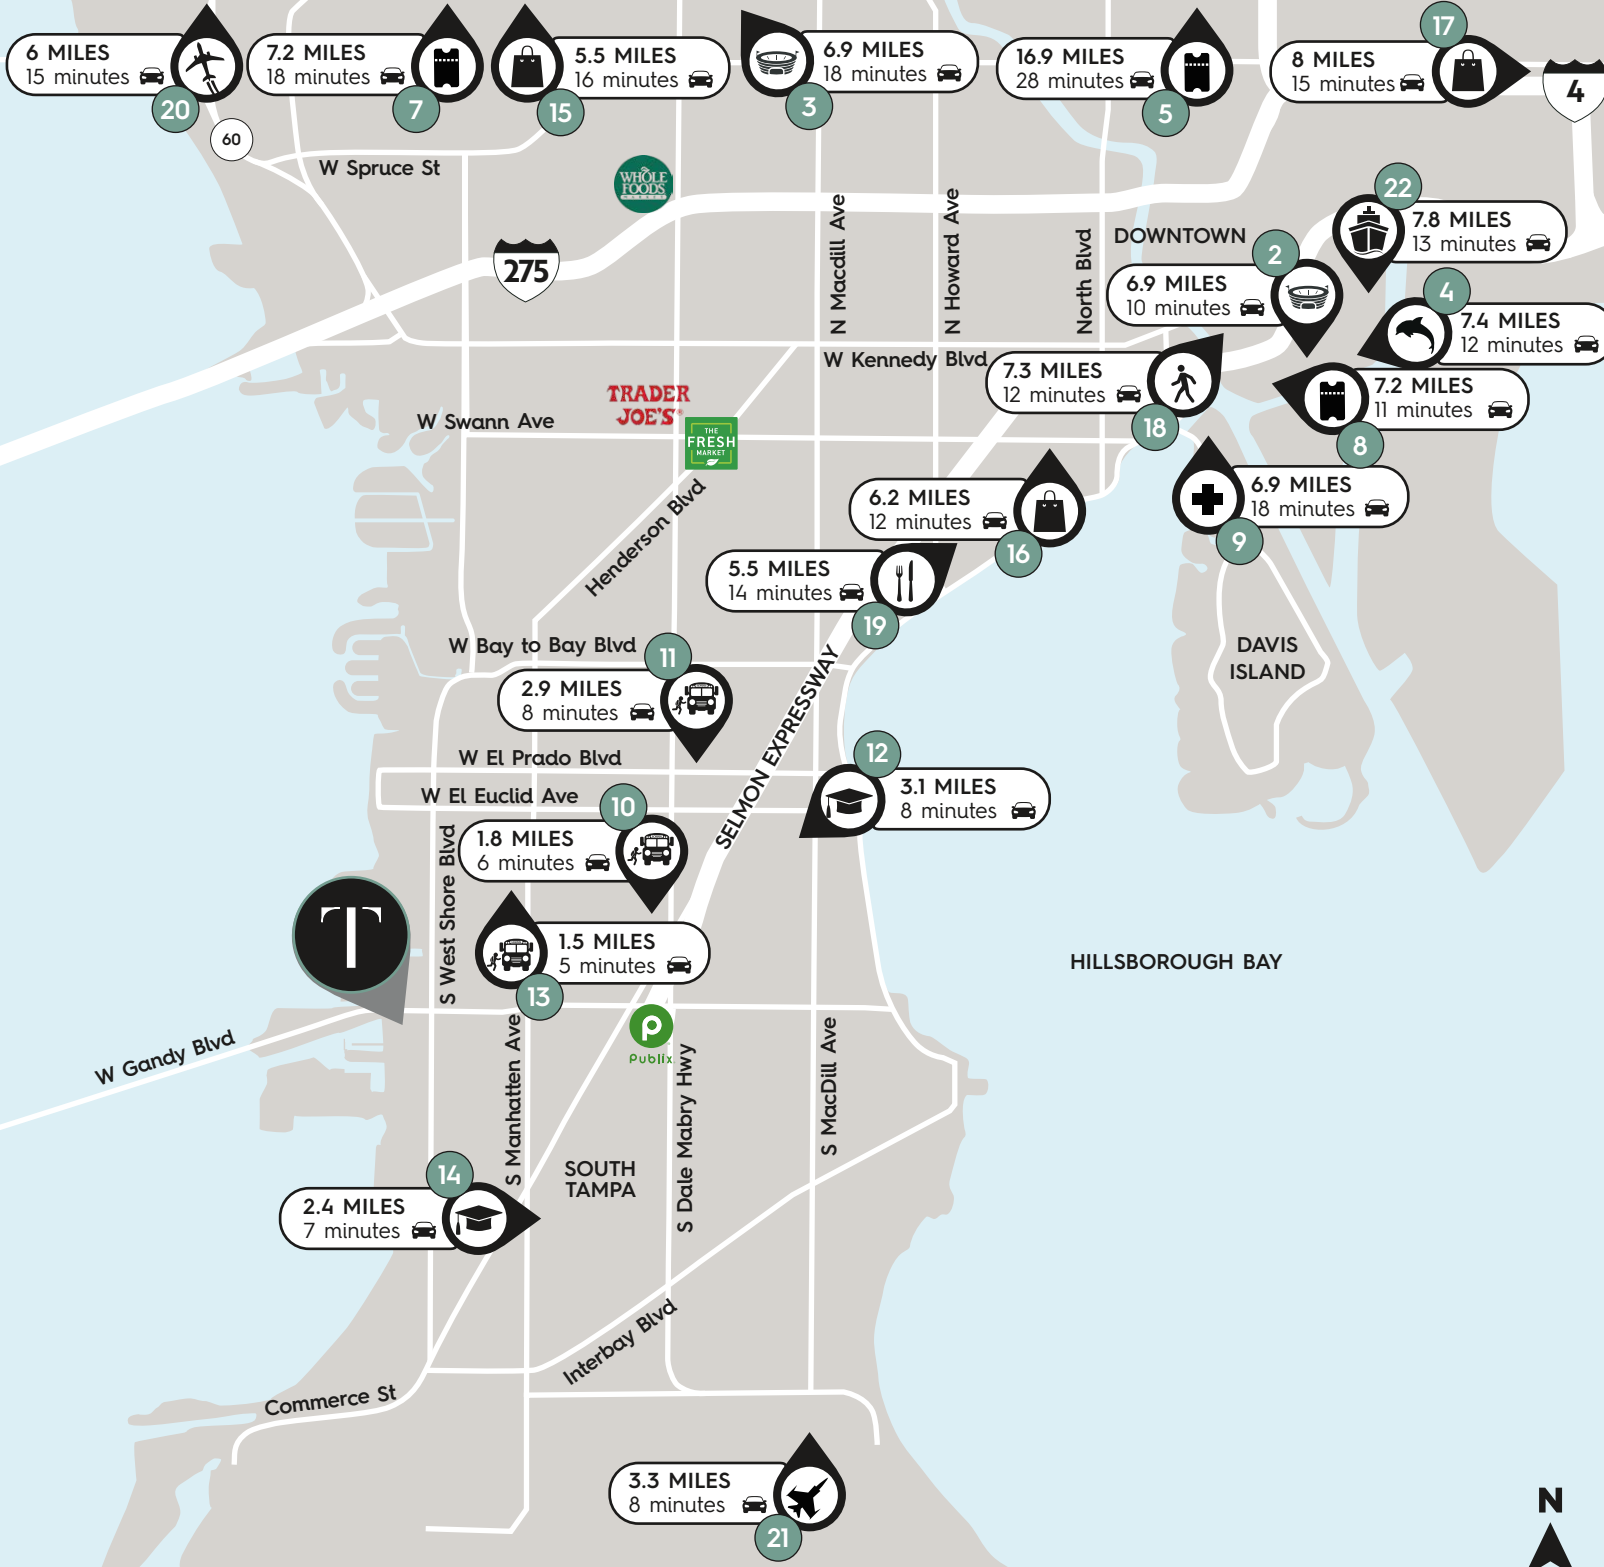

W Courtney
Campbell Causeway

POINTS OF INTEREST

PARKS & OUTDOORS

- 1 St. Petersburg Beach

ARTS & ENTERTAINMENT

- 2 Benchmark
- 3 Raymond James Stadium
- 4 Florida Aquarium
- 5 Busch Gardens
- 6 Dali Museum
- 7 Steinbrenner Field
- 8 Convention Center

SCHOOLS & HOSPITALS

- 9 Tampa General Hospital
- 10 Anderson Elementary
- 11 Holy Trinity Lutheran
- 12 Bayshore Christian School
- 13 Madison Middle School
- 14 Robinson High School

SHOPPING & DINING

- 15 International Mall
- 16 Hyde Park Village
- 17 Ybor City
- 18 Riverwalk, Downtown Tampa
- 19 Bern's Steakhouse

GOVERNMENT

- 20 Tampa International Airport
- 21 MacDill Airforce Base
- 22 Port of Tampa

6
17.2 MILES
22 minutes

1
23 MILES
33 minutes